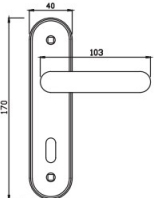

Lever Door Handle

Lock Body & Cylinder

pull Handle

Knob/Pull

Stair Rod

Door Accessories