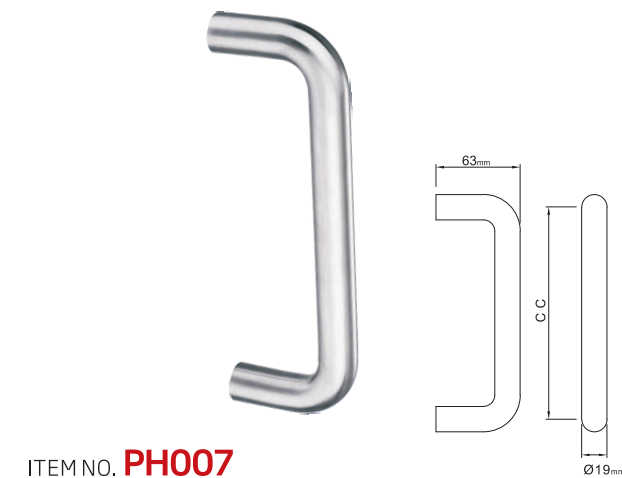

ITEM NO. **PH007**

ITEM NO.	C-C	MATERIAL	FINISH
PH007-A	152mm	STAINLESS STEEL	SN
PH007-B	203mm	STAINLESS STEEL	SN
PH007-C	225mm	STAINLESS STEEL	SN
PH007-D	305mm	STAINLESS STEEL	SN
PH007-E	450mm	STAINLESS STEEL	SN