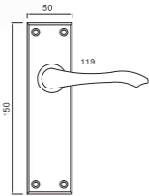

LEVER LATCH DH15064
LEVER LOCK DH15064L
LEVER EURO LOCK DH15064E
LEVER BATHROOM DH15064B