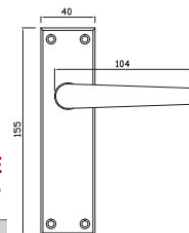

Lever Door Handle

Lever Door Handle

we have developed 30 series and about more than 300 different specifications. Due to high quality with competitive prices, our product lines have been selling well throughout Western Europe, Eastern Europe, North America, South America and other countries.

ITEM NO. **DH5725**

FINISH	MATERIAL
SN PC SC	Zinc

LEVER LATCH DH12025
LEVER LOCK DH12025L
LEVER EURO LOCK DH12025E
LEVER BATHROOM DH12025B

FINISH	MATERIAL
PB SN PC SC	Zinc

LEVER LATCH DH16834
LEVER LOCK DH16834L
LEVER EURO LOCK DH16834E
LEVER BATHROOM DH16834B

FINISH	MATERIAL
PB SN PC SC	Zinc

LEVER LATCH DH17032
LEVER LOCK DH17032L
LEVER EURO LOCK DH17032E
LEVER BATHROOM DH17032B

FINISH	MATERIAL
PB SN PC SC	Zinc

ITEM NO. **DH5719**

FINISH	MATERIAL
SN PC SC	Zinc

LEVER LATCH DH15525
LEVER LOCK DH15525L
LEVER EURO LOCK DH15525E
LEVER BATHROOM DH15525B

FINISH	MATERIAL
PB SN PC SC	Zinc

LEVER LATCH DH17251
LEVER LOCK DH17251L
LEVER EURO LOCK DH17251E
LEVER BATHROOM DH17251B

FINISH	MATERIAL
PB SN PC SC	Zinc

LEVER LATCH DH17020
LEVER LOCK DH17020L
LEVER EURO LOCK DH17020E
LEVER BATHROOM DH17020B

FINISH	MATERIAL
PB SN PC SC	Zinc

Lever Door Handle

Lock Body & Cylinder

pull Handle

Knob/Pull

Stair Rod

Door Accessories