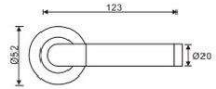

ITEM NO. **DH5207**

FINISH	MATERIAL
PC/SC PC/SN	Zinc or Aluminium