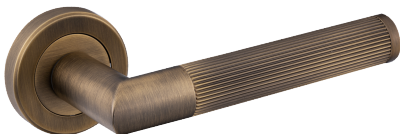

ITEM NO. **DH5286**

FINISH	MATERIAL
PC SC SN AB SB MB	Zinc

Lever Door Handle

we have developed 30 series and about more than 300 different specifications. Due to high quality with competitive prices, our product lines have been selling well throughout Western Europe, Eastern Europe, North America, South America and other countries.

ITEMNO. **DH5288**

FINISH	MATERIAL
PC/SC	Zinc