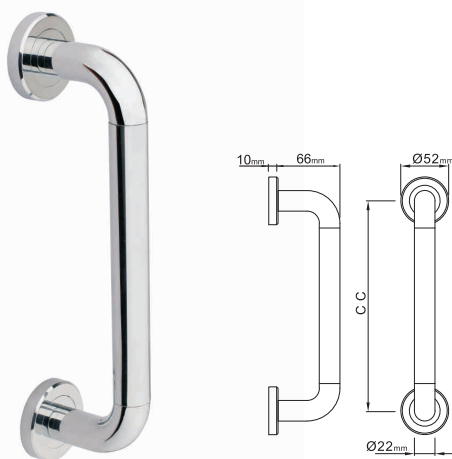

ITEM NO. **PH003**

ITEM NO.	C-C	MATERIAL	FINISH
PH003-A	152mm	STAINLESS STEEL-ZINC ALLOY	SN PC SC
PH003-B	203mm	STAINLESS STEEL-ZINC ALLOY	SN PC SC
PH003-C	225mm	STAINLESS STEEL-ZINC ALLOY	SN PC SC
PH003-D	305mm	STAINLESS STEEL-ZINC ALLOY	SN PC SC
PH003-E	450mm	STAINLESS STEEL-ZINC ALLOY	SN PC SC