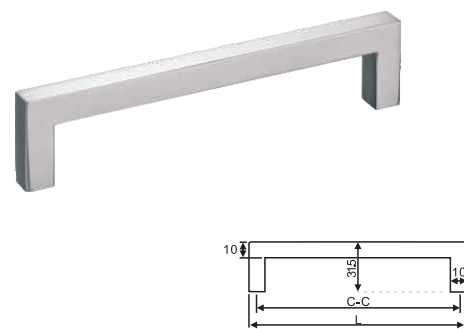

ITEM NO.	C-C	MATERIAL	FINISH
CP225-128	128mm	SN AB BP PC ORB	ZINC ALLOY
CP225-160	160mm	SN AB BP PC ORB	ZINC ALLOY
CP225-192	192mm	SN AB BP PC ORB	ZINC ALLOY
CP225-224	224mm	SN AB BP PC ORB	ZINC ALLOY