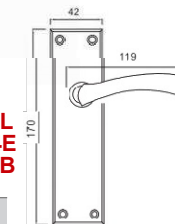

LEVER LATCH DH170B64
LEVER LOCK DH170B64L
LEVER EURO LOCK DH170B64E
LEVER BATHROOM DH170B64B

FINISH	MATERIAL
PB SN PC SC	Zinc