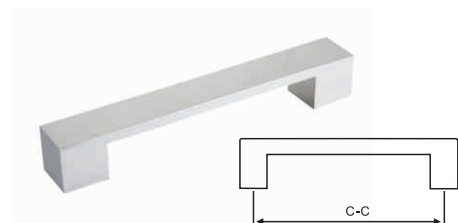

ITEM NO.	LENGTH	MATERIAL	FINISH
CP231-96	96mm	Zinc	CPSNORB
CP231-128	128mm	Zinc	CPSNORB
CP231-192	192mm	Zinc	CPSNORB

Pull

we have developed 30 series and about more than 300 different specifications. Due to high quality with competitive prices, our product lines have been selling well throughout Western Europe, Eastern Europe, North America, South America and other countries.