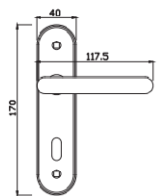

Lever Door Handle

Lever Door Handle

we have developed 30 series and about more than 300 different specifications. Due to high quality with competitive prices, our product lines have been selling well throughout Western Europe, Eastern Europe, North America, South America and other countries.

ITEM NO. **DH5725**

FINISH	MATERIAL
SN PC SC	Zinc

LEVER LATCH DH12025
LEVER LOCK DH12025L
LEVER EURO LOCK DH12025E
LEVER BATHROOM DH12025B

FINISH	MATERIAL
PB SN PC SC	Zinc

LEVER LATCH DH16834
LEVER LOCK DH16834L
LEVER EURO LOCK DH16834E
LEVER BATHROOM DH16834B

FINISH	MATERIAL
PB SN PC SC	Zinc

LEVER LATCH DH17032
LEVER LOCK DH17032L
LEVER EURO LOCK DH17032E
LEVER BATHROOM DH17032B

FINISH	MATERIAL
PB SN PC SC	Zinc

ITEM NO. **DH5719**

FINISH	MATERIAL
SN PC SC	Zinc

LEVER LATCH DH15525
LEVER LOCK DH15525L
LEVER EURO LOCK DH15525E
LEVER BATHROOM DH15525B

FINISH	MATERIAL
PB SN PC SC	Zinc

LEVER LATCH DH17251
LEVER LOCK DH17251L
LEVER EURO LOCK DH17251E
LEVER BATHROOM DH17251B

FINISH	MATERIAL
PB SN PC SC	Zinc

LEVER LATCH DH17020
LEVER LOCK DH17020L
LEVER EURO LOCK DH17020E
LEVER BATHROOM DH17020B

FINISH	MATERIAL
PB SN PC SC	Zinc

Lever Door Handle

Lock Body & Cylinder

pull Handle

Knob/Pull

Stair Rod

Door Accessories