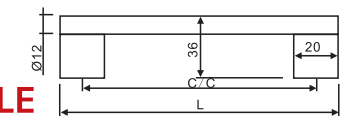

BOSS HANDLE

ITEM NO.	C-C	L	MATERIAL	FINISH
CP246-96	96mm	116mm	STEEL BAR+ZINC FEET	SN
CP246-128	128mm	148mm	STEEL BAR+ZINC FEET	SN
CP246-160	160mm	180mm	STEEL BAR+ZINC FEET	SN
CP246-192	192mm	212mm	STEEL BAR+ZINC FEET	SN
CP246-256	256mm	276mm	STEEL BAR+ZINC FEET	SN
CP246-320	320mm	340mm	STEEL BAR+ZINC FEET	SN
CP246-448	448MM	468MM	STEEL BAR+ZINC FEET	SN