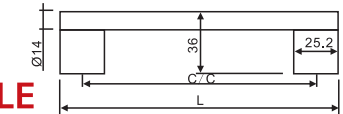

BOSS HANDLE

ITEM NO.	C-C	L	MATERIAL	FINISH
BH360	96mm	138MM	STEEL BAR+ZINC FEET	SN
BH362	128mm	170MM	STEEL BAR+ZINC FEET	SN
BH364	160mm	202MM	STEEL BAR+ZINC FEET	SN
BH366	192mm	234MM	STEEL BAR+ZINC FEET	SN
BH368	256mm	298MM	STEEL BAR+ZINC FEET	SN
BH370	320mm	362MM	STEEL BAR+ZINC FEET	SN
BH372	448MM	490MM	STEEL BAR+ZINC FEET	SN