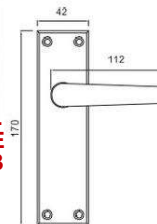

LEVER LATCH DH170B74
LEVER LOCK DH170B74L
LEVER EURO LOCK DH170B74E
LEVER BATHROOM DH170B74B

FINISH	MATERIAL
PB SN PC SC	Zinc

Lever Door Handle
Lock Body s Cylinder
Pull Handle
Knob/Pull
Star Rod
Door Accessories