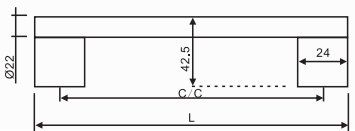

ITEM NO.	C-C	L	MATERIAL	FINISH
BH380SS	160mm	185mm	S.S.TUBULAR BAR+ZINC FEET	SN
BH382SS	256mm	281mm	S.S.TUBULAR BAR+ZINC FEET	SN
BH384SS	352mm	377mm	S.S.TUBULAR BAR+ZINC FEET	SN
BH386SS	448mm	473mm	S.S.TUBULAR BAR+ZINC FEET	SN
BH388SS	608mm	633mm	S.S.TUBULAR BAR+ZINC FEET	SN