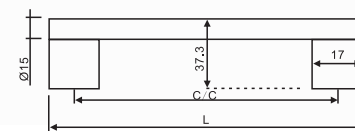

ITEM NO.	C-C	L	MATERIAL	FINISH
BH400SS	160mm	177mm	S.S.TUBULAR BAR+ZINC FEET	SN
BH402SS	256mm	273mm	S.S.TUBULAR BAR+ZINC FEET	SN
BH404SS	352mm	369mm	S.S.TUBULAR BAR+ZINC FEET	SN

Hollow Stainless Steel Pull

We have developed 30 series and about more than 300 different specifications. Due to high quality with competitive prices, our product lines have been selling well throughout Western Europe, Eastern Europe, North America, South America and other countries.