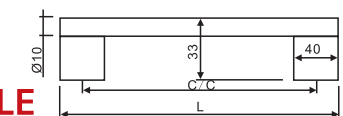

BOSS HANDLE

ITEM NO.	C-C	L	MATERIAL	FINISH
CP233-96	96mm	128mm	STEEL BAR+ZINC FEET	SN
CP233-128	128mm	150mm	STEEL BAR+ZINC FEET	SN
CP233-160	160mm	182mm	STEEL BAR+ZINC FEET	SN
CP233-192	192mm	214mm	STEEL BAR+ZINC FEET	SN
CP233-256	256mm	278mm	STEEL BAR+ZINC FEET	SN
CP233-320	320mm	342mm	STEEL BAR+ZINC FEET	SN
CP233-448	448MM	470MM	STEEL BAR+ZINC FEET	SN

Lever Door Handle

Lock Body & Cylinder

Pull Handle

Knob & Pull

Stair Rod

Door Accessories