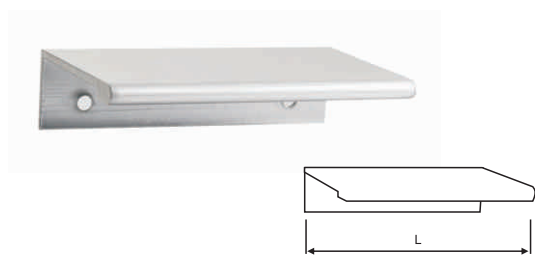

ITEM NO.	LENGTH	MATERIAL	FINISH
CP227-2.75"	70mm	Aluminium	CPSNBK
CP227-6"	152.4mm	Aluminium	CPSNBK
CP227-12"	304.8mm	Aluminium	CPSNBK