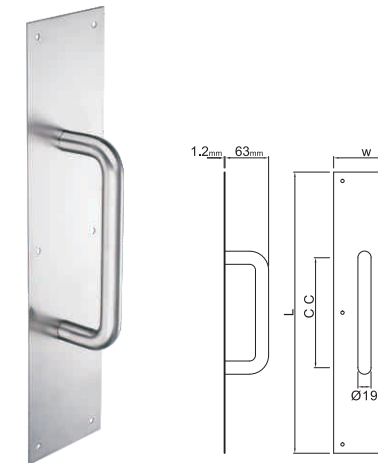

ITEM NO. **PH006**

ITEM NO.	C-C	MATERIAL	FINISH	PLATE SIZE (W*L mm)
PH006-A	152mm	STAINLESS STEEL	SN	88.9 * 381
PH006-B	203mm	STAINLESS STEEL	SN	101.6 * 406.4
PH006-C	225mm	STAINLESS STEEL	SN	
PH006-D	305mm	STAINLESS STEEL	SN	
PH006-E	450mm	STAINLESS STEEL	SN