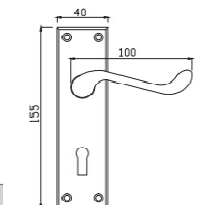

Lever Door Handle

Lock Body & Cylinder

pull Handle

Knob/Pull

Stair Rod

Door Accessories