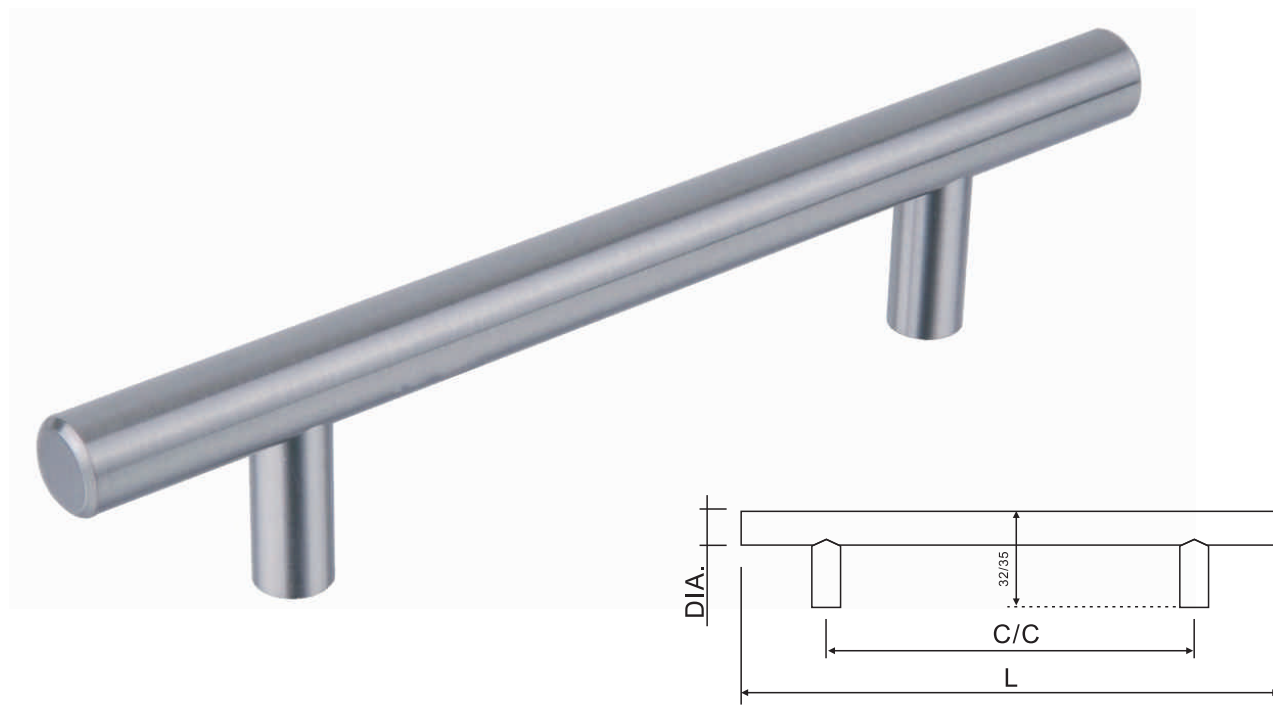

BAR HANDLE

ITEM NO.	DIA.	C-C	L	MATERIAL	FINISH
BH322	12	96mm	156mm	STEEL	SN PC
BH324	12	128mm	188mm	STEEL	SN PC
BH326	12	160mm	220mm	STEEL	SN PC
BH328	12	192mm	252mm	STEEL	SN PC
BH330	12	224mm	284mm	STEEL	SN PC
BH332	12	256mm	316mm	STEEL	SN PC
BH334	12	288mm	348mm	STEEL	SN PC
BH336	12	352mm	412mm	STEEL	SN PC
BH338	12	384mm	444mm	STEEL	SN PC
BH321	12	3"	6"	STEEL	SN PC
BH323	12	5"	8"	STEEL	SN PC
BH325	12	7"	10"	STEEL	SN PC
BH327	12	9"	12"	STEEL	SN PC
BH329	12	11"	14"	STEEL	SN PC
BH331	12	13"	16"	STEEL	SN PC
BHS322	10	96mm	156mm	STEEL	SN PC
BHS324	10	128mm	188mm	STEEL	SN PC
BHS326	10	160mm	220mm	STEEL	SN PC
BHS321	10	3"	6"	STEEL	SN PC
BHS323	10	5"	8"	STEEL	SN PC
BHS325	10	7"	10"	STEEL	SN PC

Boss Handle

we have developed 30 series and about more than 300 different specifications. Due to high quality with competitive prices, our product lines have been selling well throughout Western Europe, Eastern Europe, North America, South America and other countries.