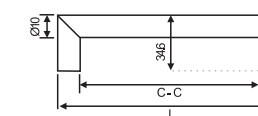

CPSS230

ITEM NO.	C-C	L	MATERIAL	FINISH
CPSS230	128mm	138mm	HOLLOW S.S.	SN
CPSS230	160mm	170mm	HOLLOW S.S.	SN
CPSS230	192mm	202mm	HOLLOW S.S.	SN