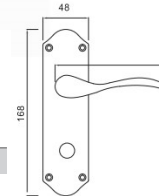

LEVER LATCH DH17032
LEVER LOCK DH17032L
LEVER EURO LOCK DH17032E
LEVER BATHROOM DH17032B

FINISH	MATERIAL
PB SN PC SC	Zinc