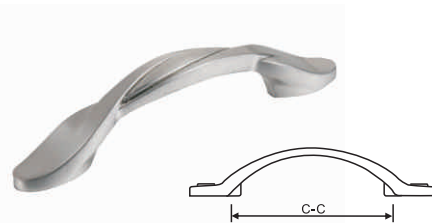

ITEM NO.	LENGTH	MATERIAL	FINISH
CP230-76	76mm	Zinc	CPSNORB
CP230-128	128mm	Zinc	CPSNORB