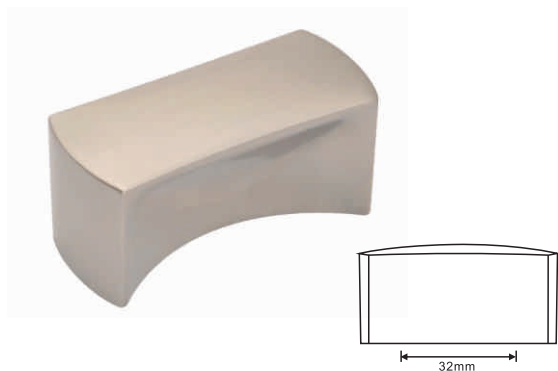

ITEM NO.	C-C	MATERIAL	FINISH
CP221	128mm	ZINC ALLOY	SN AB BP PC ORB