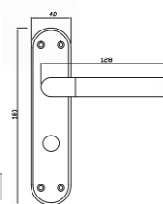

LEVER LATCH DH18027
LEVER LOCK DH18027L
LEVER EURO LOCK DH18027E
LEVER BATHROOM DH18027B

FINISH	MATERIAL
PB SN PC SC	Zinc