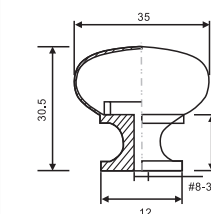

ITEM NO. **CKH102**

FINISH	MATERIAL
SN AB BP PC ORB	SOLID BRASS

Lever Door Handle

Lock Body & Cylinder

Pull Handle

Knob & Pull

Stair Rod

Door Accessories