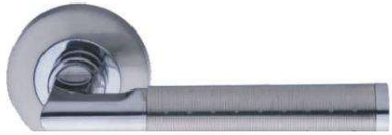

Lever Door Handle

we have developed 30 series and about more than 300 different specifications. Due to high quality with competitive prices, our product lines have been selling well throughout Western Europe, Eastern Europe, North America, South America and other countries.

FINISH	MATERIAL
SN PC SC BN ORB	Zinc

ITEM NO. **DH5206**

FINISH	MATERIAL
PC/SN	Zinc