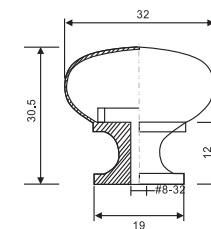

ITEM NO. **CKH105A**

FINISH	MATERIAL
SN AB BP PC ORB	ZINCALLOY - STEEL