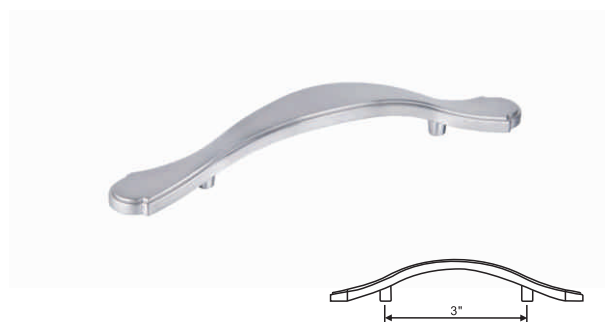

ITEM NO.	C-C	MATERIAL	FINISH
CP212	3"	ZINC ALLOY	SNABBPPCORB

Pull

we have developed 30 series and about more than 300 different specifications. Due to high quality with competitive prices, our product lines have been selling well throughout Western Europe, Eastern Europe, North America, South America and other countries.