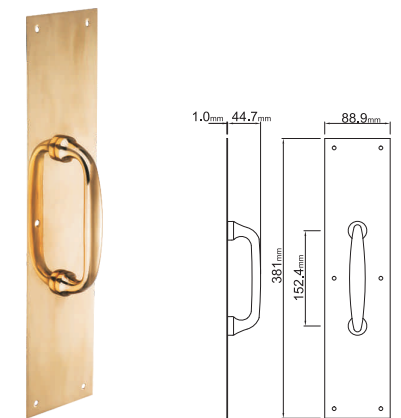

ITEM NO. **PH005**

MATERIAL	FINISH
BRASS	PB SN SC