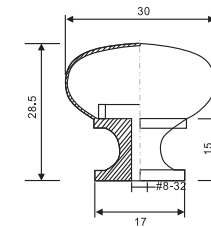

ITEM NO. **CKH108**

FINISH	MATERIAL
SN AB BP PC ORB	ZINCALLOY - STEEL