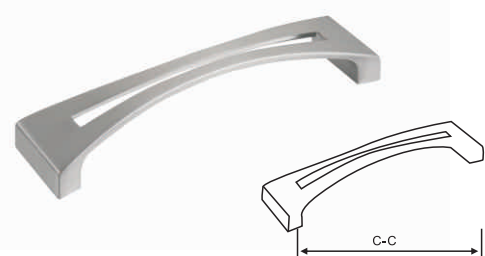

# Pull

ITEM NO.	C-C	MATERIAL	FINISH
CP221	128mm	ZINC ALLOY	SN AB BP PC ORB

ITEM NO.	LENGTH	MATERIAL	FINISH
CP227-2.75"	70mm	Aluminium	CPSNBK
CP227-6"	152.4mm	Aluminium	CPSNBK
CP227-12"	304.8mm	Aluminium	CPSNBK

ITEM NO.	LENGTH	MATERIAL	FINISH
CP230-76	76mm	Zinc	CPSNORB
CP230-128	128mm	Zinc	CPSNORB

ITEM NO.	C-C	MATERIAL	FINISH
CP225-128	128mm	SN AB BP PC ORB	ZINC ALLOY
CP225-160	160mm	SN AB BP PC ORB	ZINC ALLOY
CP225-192	192mm	SN AB BP PC ORB	ZINC ALLOY
CP225-224	224mm	SN AB BP PC ORB	ZINC ALLOY