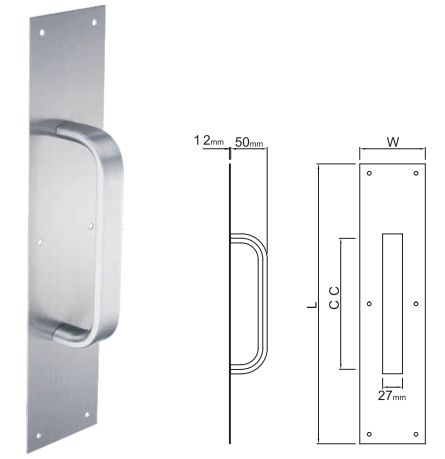

ITEM NO. **PH004**

ITEM NO.	C-C	MATERIAL	FINISH	PLATE SIZE (W*L mm)
PH004-A	152mm	Aluminium alloy	SN	88.9 * 381
PH004-B	203mm	Aluminium alloy	SN	101.6 * 406.4
PH004-C	225mm	Aluminium alloy	SN	
PH004-D	305mm	Aluminium alloy	SN	
PH004-E	450mm	Aluminium alloy	SN