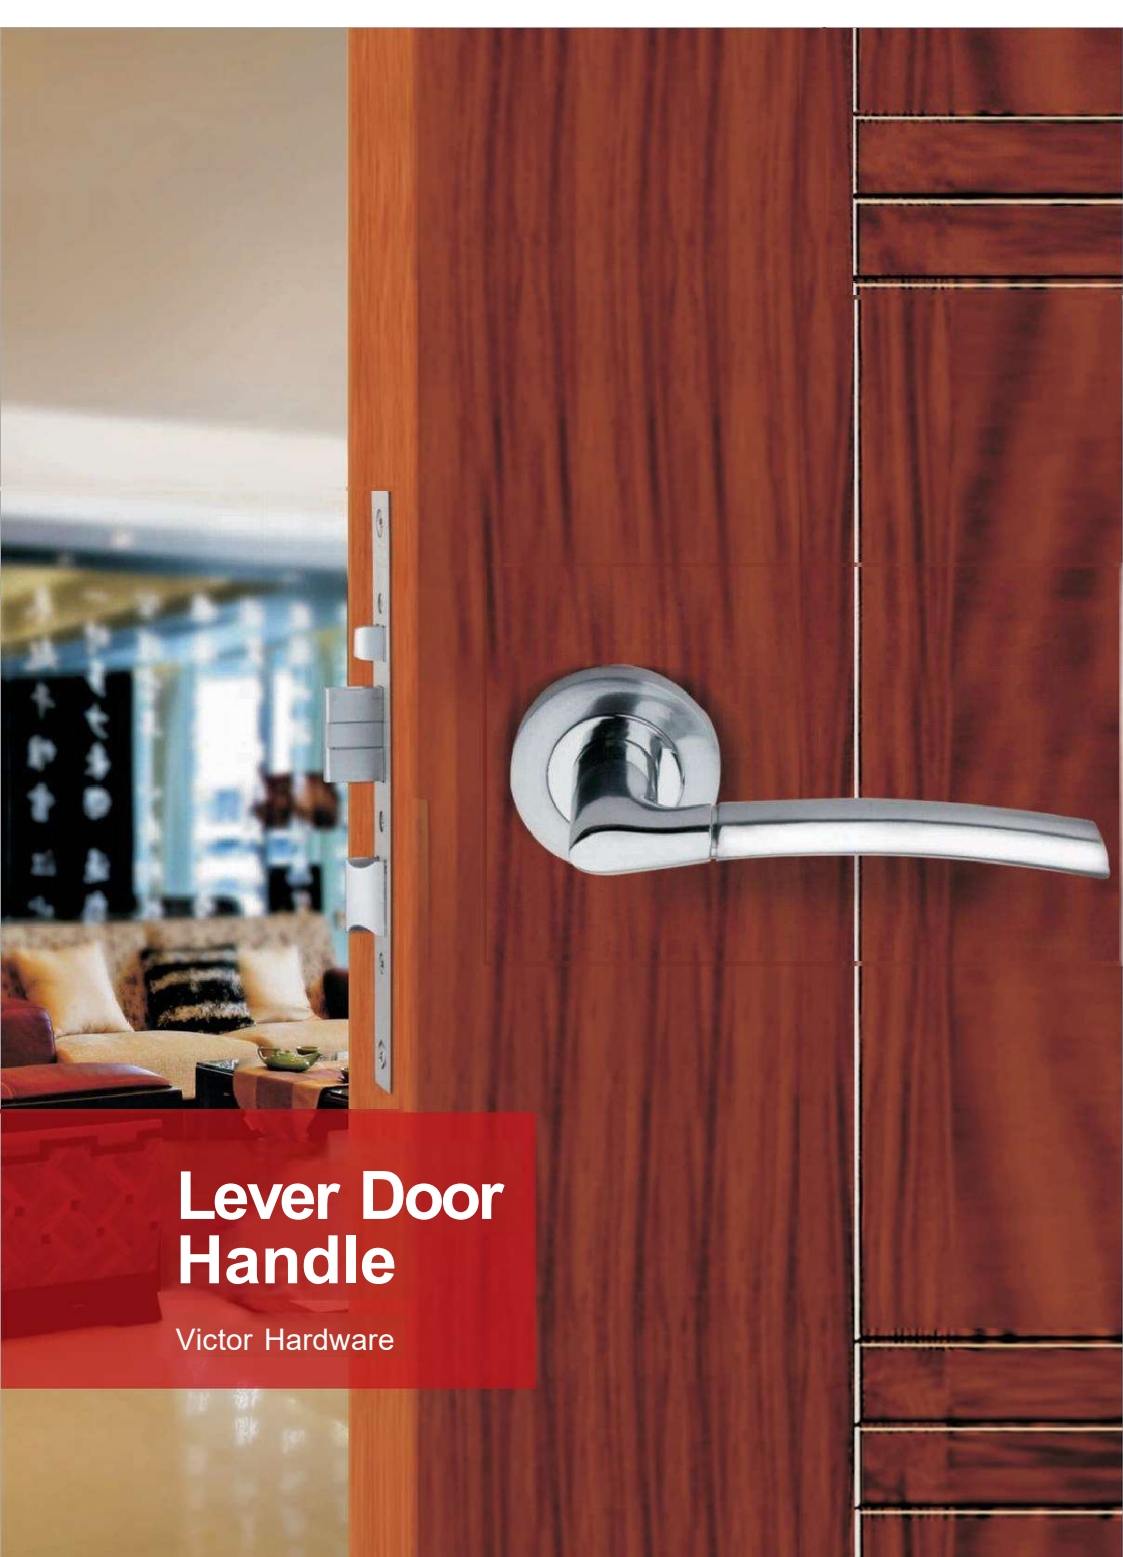

Lever Door Handle

Latch & Key Cylinder

Sliding Door Set

Pull Handle

Knob&Pull

Door Accessories

# Lever Door Handle

Victor Hardware