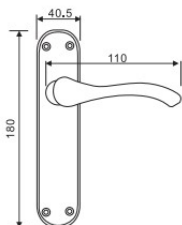

LEVER LATCH DH18031
LEVER LOCK DH18031L
LEVER EURO LOCK DH18031E
LEVER BATHROOM DH18031B

FINISH	MATERIAL
PB SN PC SC	Zinc