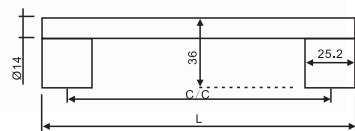

ITEM NO.	C-C	L	MATERIAL	FINISH
BH440SS	96mm	138mm	S.S.TUBULAR BAR+ZINC FEET	SN
BH442SS	128mm	170mm	S.S.TUBULAR BAR+ZINC FEET	SN
BH444SS	160mm	202mm	S.S.TUBULAR BAR+ZINC FEET	SN
BH446SS	192mm	234mm	S.S.TUBULAR BAR+ZINC FEET	SN
BH448SS	256mm	298mm	S.S.TUBULAR BAR+ZINC FEET	SN
BH450SS	320mm	362mm	S.S.TUBULAR BAR+ZINC FEET	SN
BH452SS	448mm	490mm	S.S.TUBULAR BAR+ZINC FEET	SN

ITEM NO.	C-C	L	MATERIAL	FINISH
BH420SS	96mm	124mm	S.S.TUBULAR BAR+ZINC FEET	SN
BH422SS	128mm	156mm	S.S.TUBULAR BAR+ZINC FEET	SN
BH424SS	160mm	188mm	S.S.TUBULAR BAR+ZINC FEET	SN
BH426SS	192mm	220mm	S.S.TUBULAR BAR+ZINC FEET	SN
BH428SS	256mm	284mm	S.S.TUBULAR BAR+ZINC FEET	SN
BH430SS	320mm	348mm	S.S.TUBULAR BAR+ZINC FEET	SN
BH432SS	448mm	476mm	S.S.TUBULAR BAR+ZINC FEET	SN