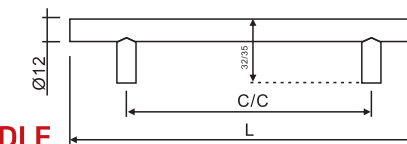

BAR HANDLE

ITEM NO.	C-C	L	MATERIAL	FINISH
BH322	96mm	156mm	STAINLESS STEEL	SN PC
BH324	128mm	188mm	STAINLESS STEEL	SN PC
BH326	160mm	220mm	STAINLESS STEEL	SN PC
BH328	192mm	252mm	STAINLESS STEEL	SN PC
BH330	224mm	284mm	STAINLESS STEEL	SN PC
BH321	3"	6"	STAINLESS STEEL	SN PC
BH323	5"	8"	STAINLESS STEEL	SN PC
BH325	7"	10"	STAINLESS STEEL	SN PC
BH327	9"	12"	STAINLESS STEEL	SN PC
BH329	11"	14"	STAINLESS STEEL	SN PC
BH331	13"	16"	STAINLESS STEEL	SN PC