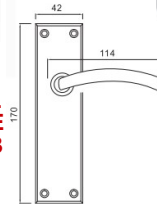

LEVER LATCH DH170B56
LEVER LOCK DH170B56L
LEVER EURO LOCK DH170B56E
LEVER BATHROOM DH170B56B

FINISH	MATERIAL
PB SN PC SC	Zinc