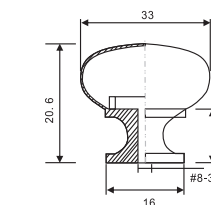

ITEM NO. **CKH101**

FINISH	MATERIAL
SN AB BP PC ORB	ZINCALLOY - STEEL