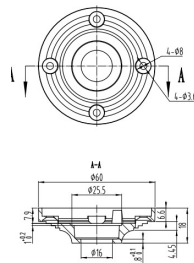

ITEM NO. **DHK004**

FINISH	MATERIAL
PC SN AB MB	Zinc