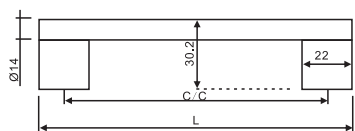

ITEM NO.	C-C	L	MATERIAL	FINISH
BH440SS	96mm	138mm	S.S.TUBULAR BAR+ZINC FEET	SN
BH442SS	128mm	170mm	S.S.TUBULAR BAR+ZINC FEET	SN
BH444SS	160mm	202mm	S.S.TUBULAR BAR+ZINC FEET	SN
BH446SS	192mm	234mm	S.S.TUBULAR BAR+ZINC FEET	SN
BH448SS	256mm	298mm	S.S.TUBULAR BAR+ZINC FEET	SN
BH450SS	320mm	362mm	S.S.TUBULAR BAR+ZINC FEET	SN
BH452SS	448mm	490mm	S.S.TUBULAR BAR+ZINC FEET	SN

ITEM NO.	C-C	L	MATERIAL	FINISH
BH420SS	96mm	124mm	S.S.TUBULAR BAR+ZINC FEET	SN
BH422SS	128mm	156mm	S.S.TUBULAR BAR+ZINC FEET	SN
BH424SS	160mm	188mm	S.S.TUBULAR BAR+ZINC FEET	SN
BH426SS	192mm	220mm	S.S.TUBULAR BAR+ZINC FEET	SN
BH428SS	256mm	284mm	S.S.TUBULAR BAR+ZINC FEET	SN
BH430SS	320mm	348mm	S.S.TUBULAR BAR+ZINC FEET	SN
BH432SS	448mm	476mm	S.S.TUBULAR BAR+ZINC FEET	SN