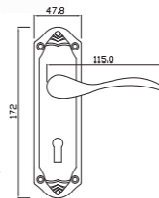

LEVER LATCH DH17251
LEVER LOCK DH17251L
LEVER EURO LOCK DH17251E
LEVER BATHROOM DH17251B

FINISH	MATERIAL
PB SN PC SC	Zinc

LEVER LATCH DH17020
LEVER LOCK DH17020L
LEVER EURO LOCK DH17020E
LEVER BATHROOM DH17020B

FINISH	MATERIAL
PB SN PC SC	Zinc